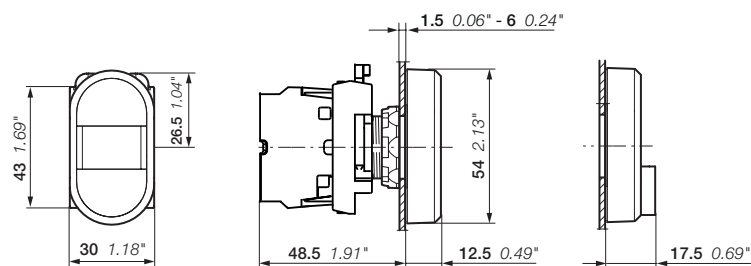

Modular plastic range

Non-illuminated double pushbuttons momentary

MPD1-11B

MPD5-11B

MPD13-11B

MPD15-11B

MA1-8139

Operator upper button	Operator lower button	Type	Order code	Pkg qty	Weight (1 pce) kg
Flush pushbutton					
● Green	● Red				
No text	No text	MPD1-11B	1SFA611130R1106	10	0.025
I	0	MPD2-11B	1SFA611131R1106	10	0.025
ON	OFF	MPD3-11B	1SFA611132R1106	10	0.025
START	STOP	MPD4-11B	1SFA611133R1106	10	0.025
○ White	● Black				
No text	No text	MPD5-11B	1SFA611134R1106	10	0.025
I	0	MPD6-11B	1SFA611135R1106	10	0.025
ON	OFF	MPD7-11B	1SFA611136R1106	10	0.025
START	STOP	MPD8-11B	1SFA611137R1106	10	0.025
● Black	● Red				
No text	No text	MPD9-11B	1SFA611138R1106	10	0.025
Extended lower pushbutton					
● Green	● Red				
No text	No text	MPD12-11B	1SFA611141R1106	10	0.025
I	0	MPD13-11B	1SFA611142R1106	10	0.025
ON	OFF	MPD14-11B	1SFA611143R1106	10	0.025
START	STOP	MPD15-11B	1SFA611144R1106	10	0.025
○ White	● Black				
No text	No text	MPD16-11B	1SFA611145R1106	10	0.025
I	0	MPD17-11B	1SFA611146R1106	10	0.025
ON	OFF	MPD18-11B	1SFA611147R1106	10	0.025
START	STOP	MPD19-11B	1SFA611148R1106	10	0.025
Accessories					
Legend plate holder					
2-position		MA1-8139	1SFA611920R8139	10	0.030

Note: Insert not included. Suitable for insert size 27 x 15 mm. Refer to Legend plates section.

MPD
Dimensions (mm, inches)